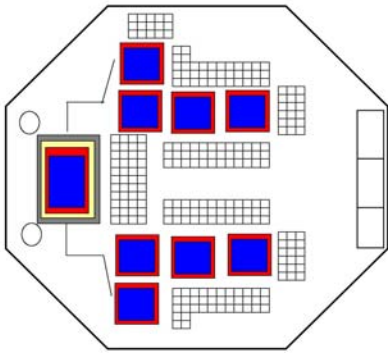

## Friday Evening Competition

Friday Evening competition and Demos will Include the **Friday Night Line** This is an Awesome work out with some of the Top American Kenpo Master's of the day.

NBL Competition will include Self Defense, Musical weapons, All Choreographed Divisions. NBL Black Belt Team Sparring, and NBL Black Belt Continuous sparring.