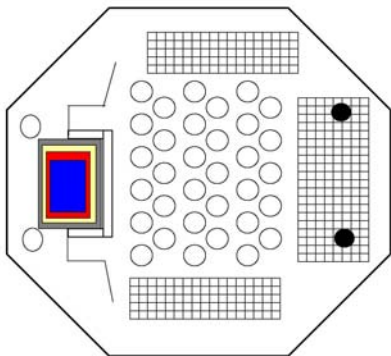

Saturday Evening Final Show

The International Final Show in the Grand Ball Room Last years was spectacular and we plan to do bigger and better this year. The competition and caliber of the demos is the BEST of the BEST. Keep an eye on the website for newest addition to special guest appearing that evening. We have been known for having some of The Hollywood crowd come down to watch. You never now who might show up check the website for past guest and speakers. Show starts exactly at 7:30 PM doors open at 6:00PM The Bar opens at 6:15PM. There are two cash bars at the finals. I look forward to seeing you all there. For more information go to

www.longbeachikc.com